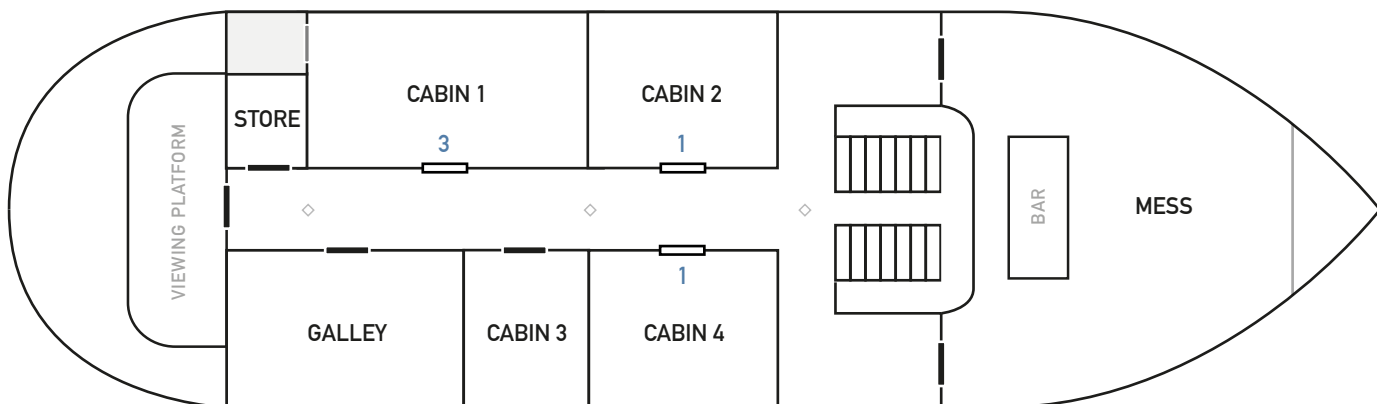

THE KUOLEMA

DECK PLANS

PRIVATE SCIENCE VESSEL
OPERATION NUMBER: 107 5578 9941
KEYCARD SECURITY SYSTEM: S-429
MAGNAV AUTOPILOT: 1138

DECK 4

DECK 3

DECK 2

DECK 1