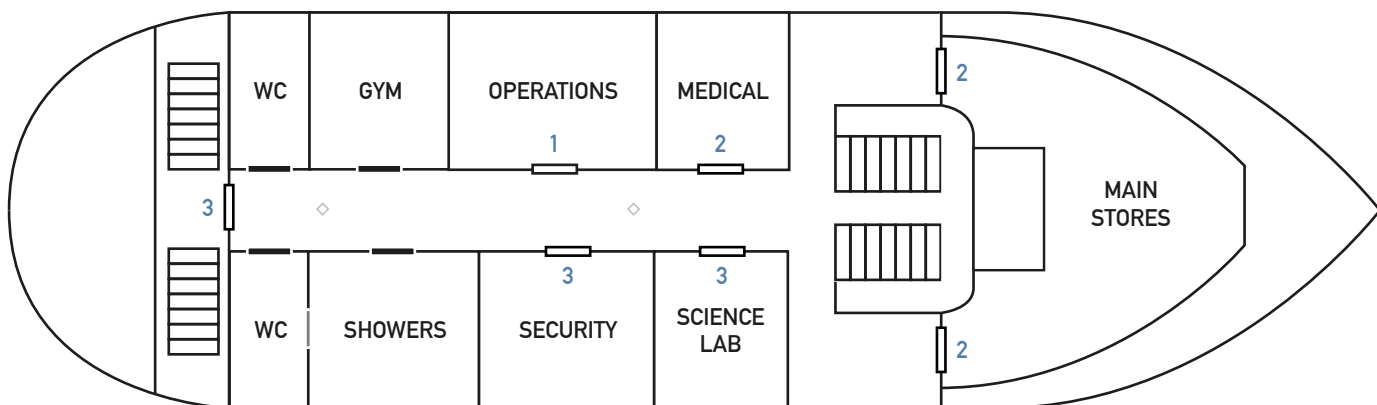

THE KUOLEMA

DECK PLANS

PRIVATE SCIENCE VESSEL
OPERATION NUMBER: 107 5578 9941
KEYCARD SECURITY SYSTEM: S-429
MAGNAV AUTOPILOT: 1138

DECK 4

DECK 3

DECK 2

DECK 1